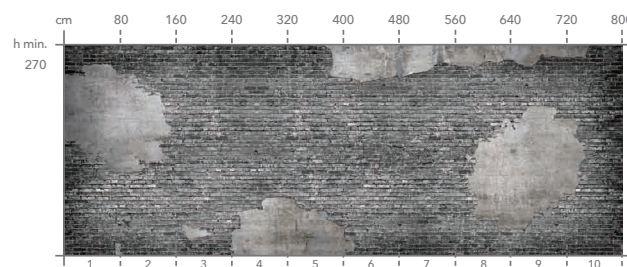

Art. WAL-05 Artist: Momenti Lab