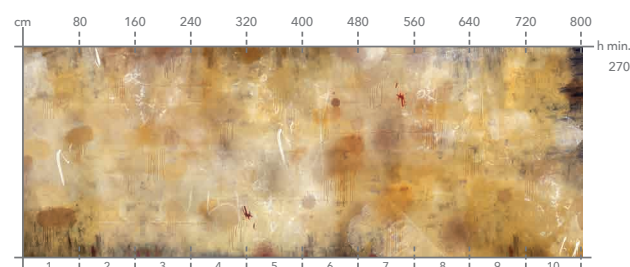

Art. WAL-02 Artist: Momenti Lab