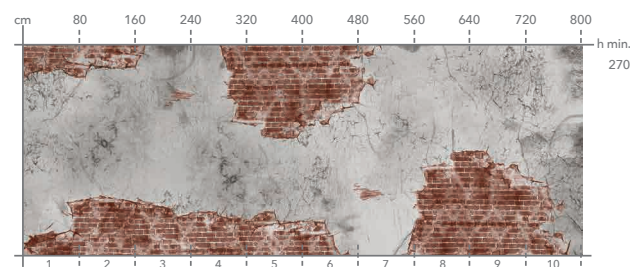

Art. WAL-06 Artist: Momenti Lab