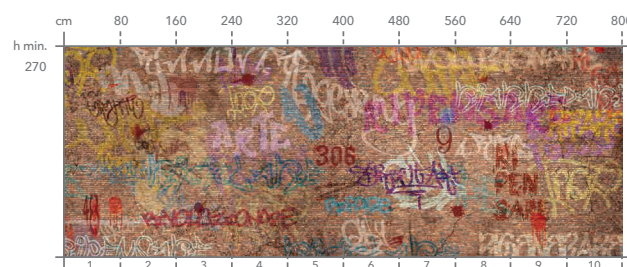

Art. WAL-03 Artist: Momenti Lab